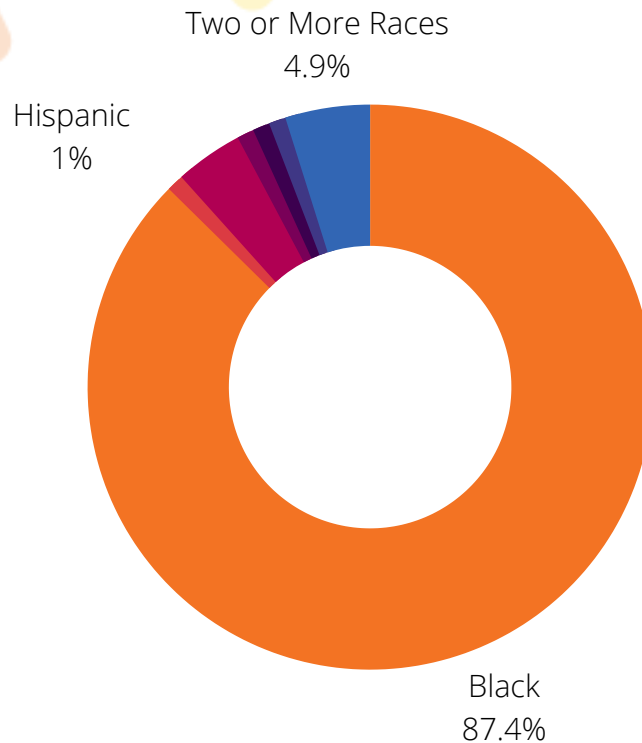

STUDENT DEMOGRAPHICS

80%

OF STUDENTS
RECEIVE FREE
OR REDUCED
LUNCH

3/10

GREAT
SCHOOLS
RATING

For more information on GreatSchools Ratings and school quality information, visit www.greatschools.org.

RACE/ETHNICITY

Shroder High School

5030 Duck Creek Rd.
Cincinnati, OH 45227

(P) 513-363-6900

Principal: Larry Williams

Resource Coordinator: Pam Wilder

Parking Instructions: available in front of school

<https://shroder.cps-k12.org/>