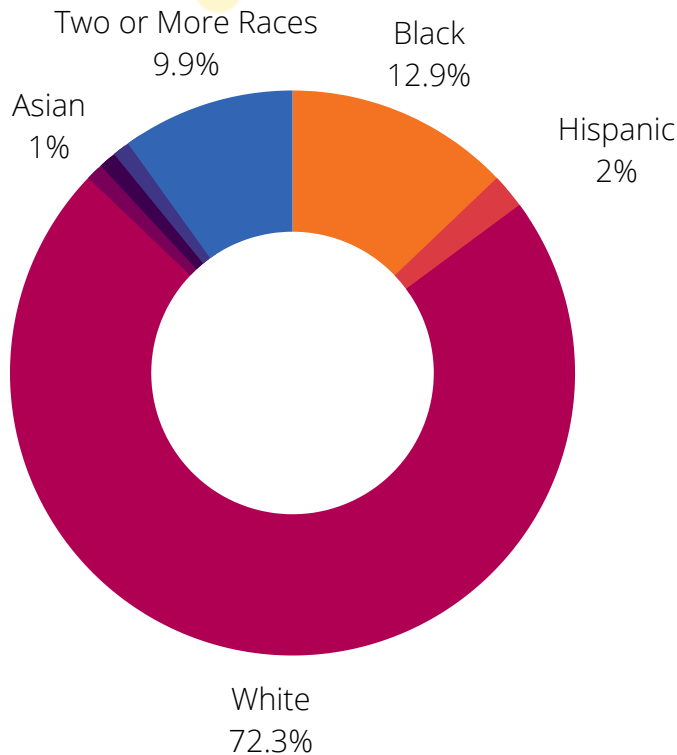

STUDENT DEMOGRAPHICS

95%

OF STUDENTS
RECEIVE FREE
OR REDUCED
LUNCH

4/10

GREAT
SCHOOLS
RATING

For more information on GreatSchools Ratings and school quality information, visit www.greatschools.org.

RACE/ETHNICITY

Sayler Park Elementary School

6700 Home City Ave.
Cincinnati, OH 45233

(P) 513-363-5100

Principal: Jamie Sowders

Resource Coordinator: Joy Rosebrook

Parking Instructions: available in a small lot and on the street, nearby

<https://saylerpark.cps-k12.org/>

Vision2020: Project Based Learning)