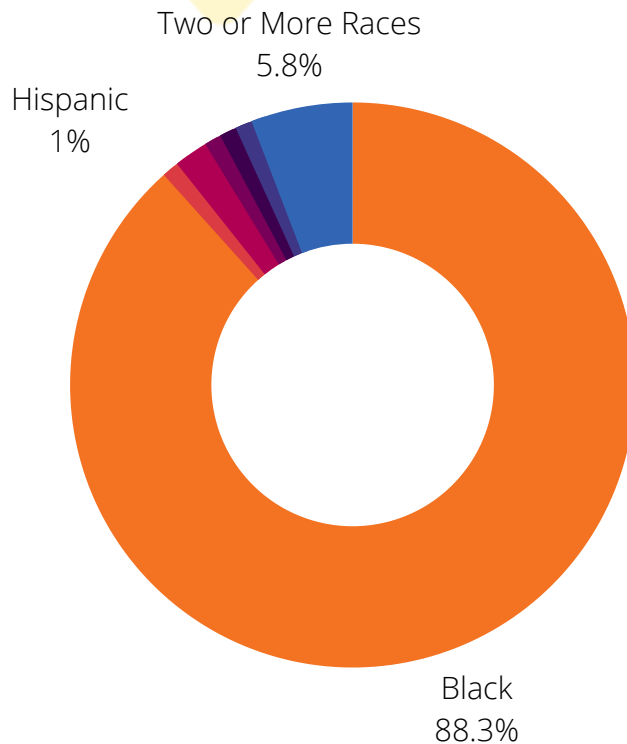

STUDENT DEMOGRAPHICS

99%

OF STUDENTS
RECEIVE FREE
OR REDUCED
LUNCH

2/10

GREAT
SCHOOLS
RATING

For more information on GreatSchools Ratings and school quality information, visit www.greatschools.org.

RACE/ETHNICITY

Rothenberg Preparatory Academy

241 E. Clifton Ave.
Cincinnati, OH 45202

(P) 513-363-5700

Principal: Alena Smith

Resource Coordinator: Latasha Kimbro

Parking Instructions: available in a lot across the street from the school and on the street, nearby. The entrance to the school is in the back of the building.

<https://rothenberg.cps-k12.org/>

Vision2020: Student Enterprise