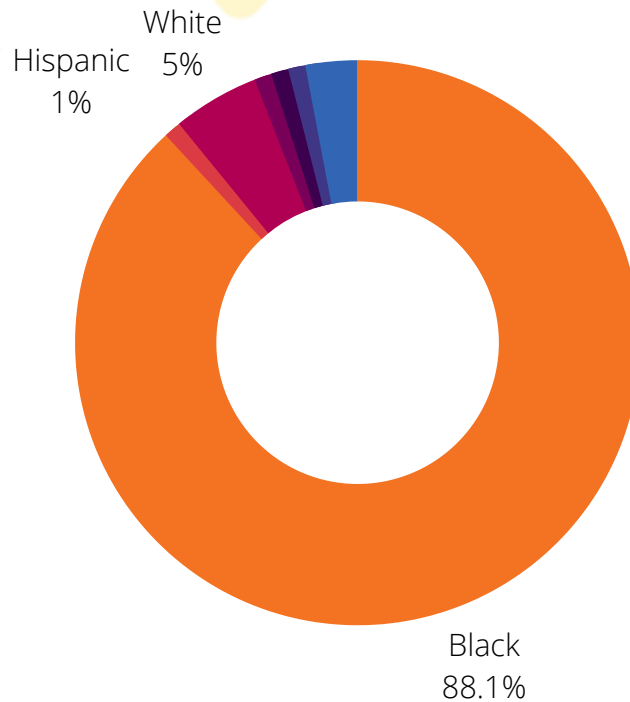

ADOPT
A CLASS

ROCKDALE ACADEMY

SCHOOL PROFILE

STUDENT DEMOGRAPHICS

89%

OF STUDENTS
RECEIVE FREE
OR REDUCED
LUNCH

5/10

GREAT
SCHOOLS
RATING

For more information on GreatSchools Ratings and school quality information, visit www.greatschools.org.

RACE/ETHNICITY

Rockdale Academy

335 Rockdale Ave.
Cincinnati, OH 45229

(P) 513-363-4700

Principal: Belinda Tubbs-Wallace