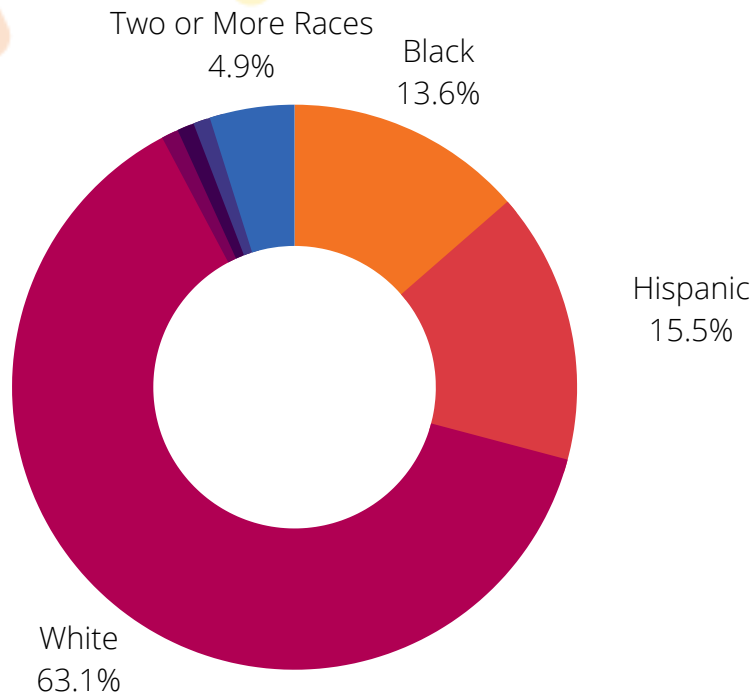

# STUDENT DEMOGRAPHICS

88%

OF STUDENTS  
RECEIVE FREE  
OR REDUCED  
LUNCH

6/10

GREAT  
SCHOOLS  
RATING

For more information on GreatSchools Ratings and school quality information, visit [www.greatschools.org](http://www.greatschools.org).

## RACE/ETHNICITY