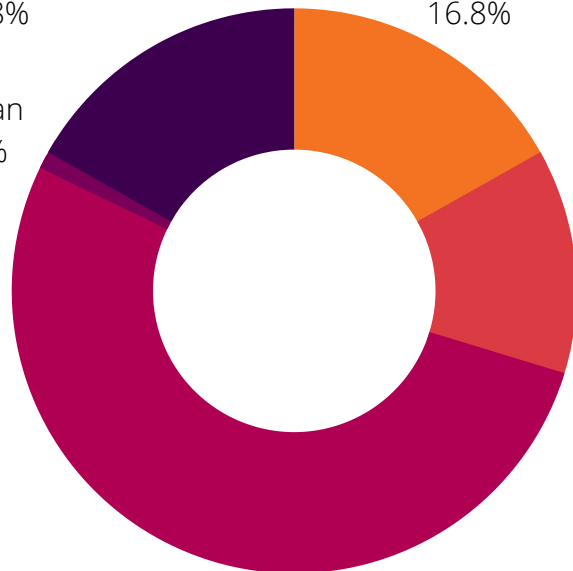

For more information on GreatSchools Ratings and school quality information, visit www.greatschools.org.

RACE/ETHNICITY

Two or More Races
16.8%

Black
16.8%

Asian
1%

Hispanic
12.9%

White
52.5%

Newport Primary School