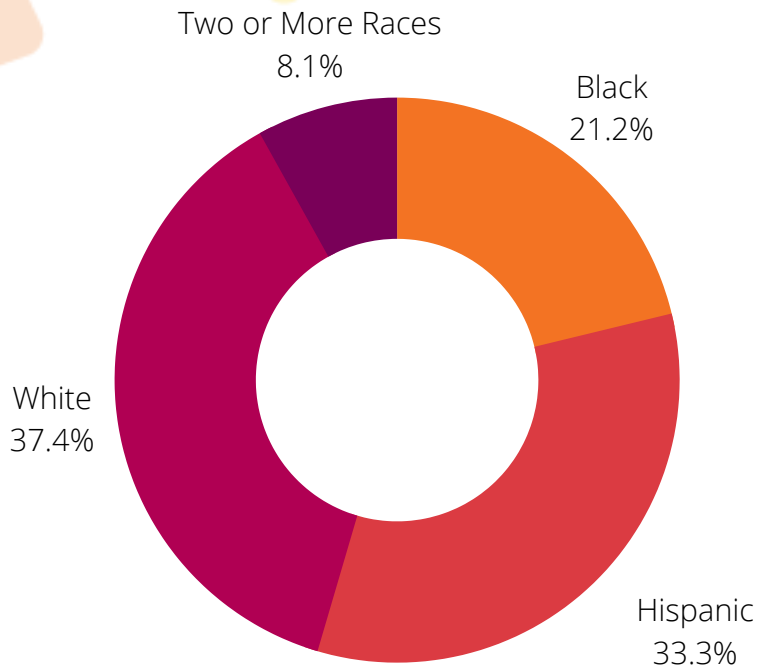

STUDENT DEMOGRAPHICS

87%

OF STUDENTS
RECEIVE FREE
OR REDUCED
LUNCH

5/10

GREAT
SCHOOLS
RATING

For more information on GreatSchools Ratings and school quality information, visit www.greatschools.org.

RACE/ETHNICITY

John G. Carlisle Elementary School

910 Holman St.
Covington, KY 41011

(P) 859-292-5812

Principal: Tara Bell

Resource Coordinator: Jennifer McGraw

Parking Instructions: Parking can be found in the lot on the Clifton Ave side of the building. Additional parking can also be found on the street.

<https://www.covington.kyschools.us/5/home>