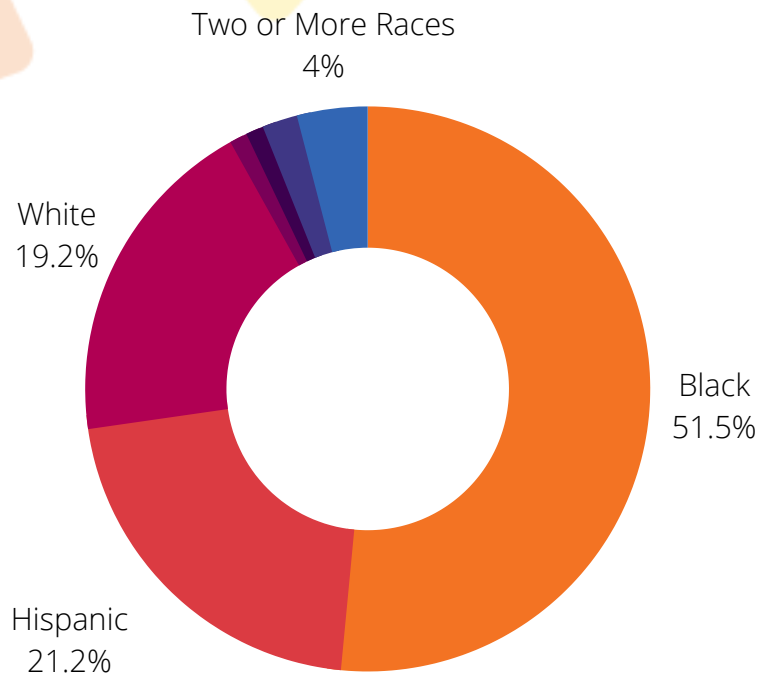

STUDENT DEMOGRAPHICS

98%

OF STUDENTS
RECEIVE FREE
OR REDUCED
LUNCH

4/10

GREAT
SCHOOLS
RATING

For more information on GreatSchools Ratings and school quality information, visit www.greatschools.org.

RACE/ETHNICITY

Hartwell School

8320 Vine St.
Cincinnati, OH 45216

(P) 513-363-2300

Principal: Antwan Lewis

Resource Coordinator: Deb
Chambers

Parking Instructions: around the
back of the school

<https://hartwell.cps-k12.org/>

Vision2020: STEAM