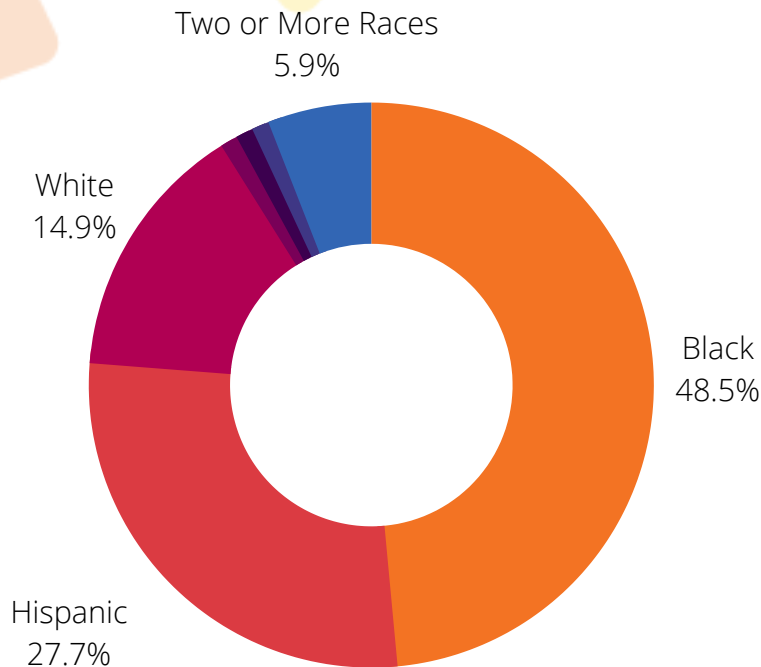

STUDENT DEMOGRAPHICS

72%

OF STUDENTS
RECEIVE FREE
OR REDUCED
LUNCH

4/10

GREAT
SCHOOLS
RATING

For more information on GreatSchools Ratings and school quality information, visit www.greatschools.org.

RACE/ETHNICITY

Glendale Elementary School

930 Congress Avenue
Cincinnati, OH 45246

(P) 513-864-1300

Principal: Karen Harkness

Resource Coordinator: Karen Harkness

Parking Instructions: available in a small lot and on the street, nearby

<https://www.princetonschools.net/glendale>

Vision2020: Career Awareness & Exploration