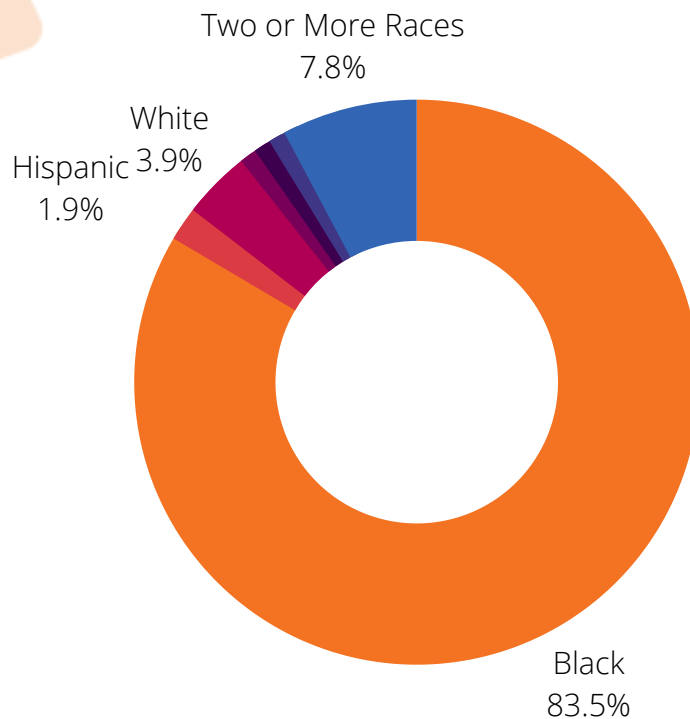

STUDENT DEMOGRAPHICS

99%

OF STUDENTS
RECEIVE FREE
OR REDUCED
LUNCH

3/10

GREAT
SCHOOLS
RATING

For more information on GreatSchools Ratings and school quality information, visit www.greatschools.org.

RACE/ETHNICITY

Ethel M. Taylor Academy

1930 Fricke Rd.
Cincinnati, OH 45225

(P) 513-363-3600

Principal: Sharon Johnson

Resource Coordinator: Monica Keenon

Parking Instructions: available in a small lot and on the street, nearby

<https://etheltaylor.cps-k12.org/>