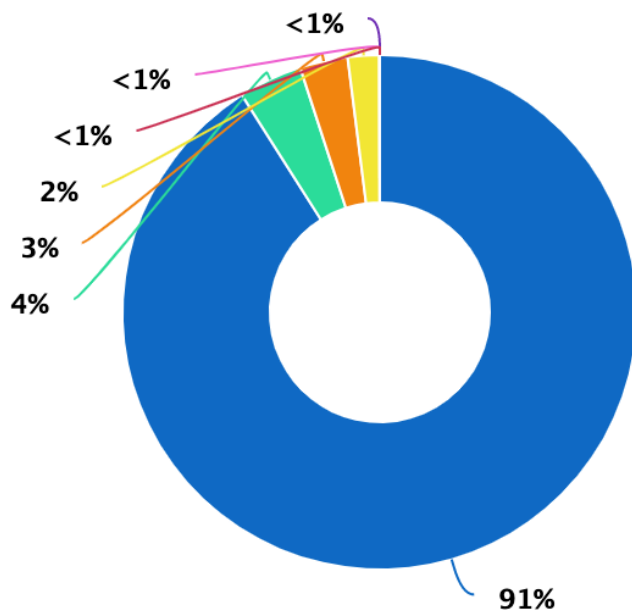

STUDENT DEMOGRAPHICS

99%

OF STUDENTS RECEIVE FREE OR REDUCED LUNCH

3/10

GREAT SCHOOLS RATING

For more information on GreatSchools Ratings and school quality information, click [here](#).

TEST SCORES

Subject	% Proficient
Reading	49% State avg: 0%
Math	42% State avg: 66%
Science	40% State avg: 65%

RACE/ETHNICITY

Black	91%
White	4%
Two or more races	3%
Hispanic	2%
Native American	<1%
Native Hawaiian or Other Pacific Islander	<1%
Asian	<1%