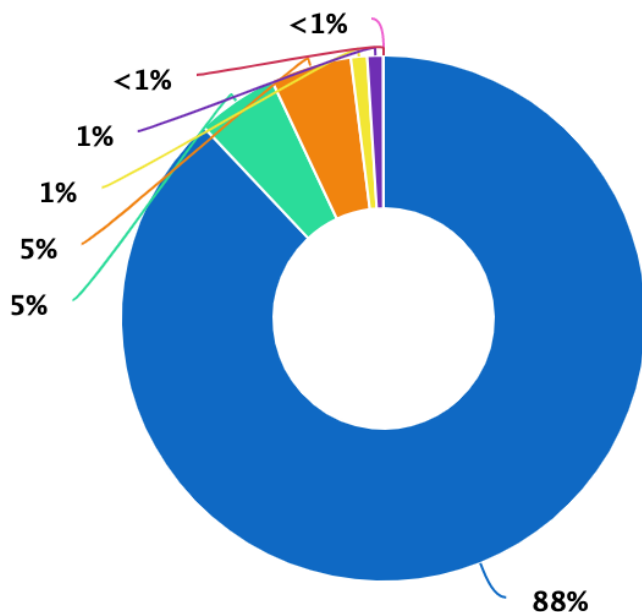

STUDENT DEMOGRAPHICS

99%

OF STUDENTS RECEIVE FREE OR REDUCED LUNCH

3/10

GREAT SCHOOLS RATING

For more information on GreatSchools Ratings and school quality information, click [here](#).

TEST SCORES

Subject	% Proficient
Reading	49% State avg: 0%
Math	45% State avg: 66%
Science	23% State avg: 65%

RACE/ETHNICITY

Black	88%
Two or more races	5%
White	5%
Asian	1%
Hispanic	1%
Native American	<1%
Native Hawaiian or Other Pacific Islander	<1%