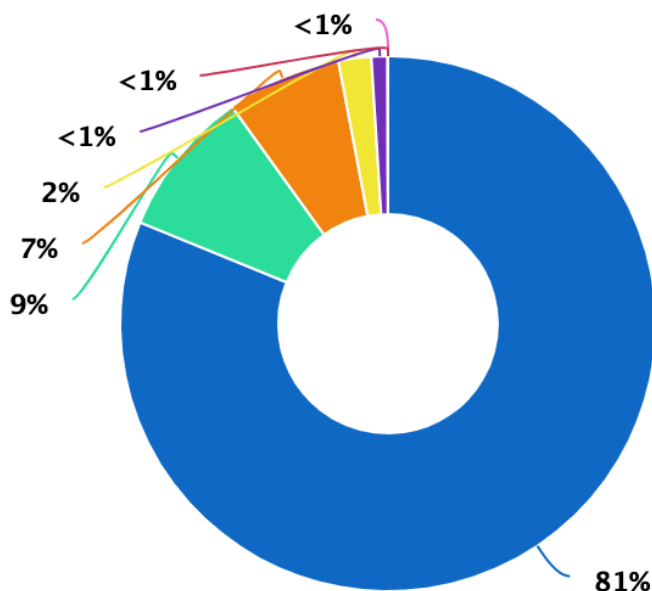

STUDENT DEMOGRAPHICS

89%

OF STUDENTS RECEIVE FREE OR REDUCED LUNCH

3/10

GREAT SCHOOLS RATING

For more information on GreatSchools Ratings and school quality information, click [here](#).

TEST SCORES

Subject	% Proficient
Reading	49% State avg: 0%
Math	45% State avg: 66%
Science	42% State avg: 65%

RACE/ETHNICITY

Black	82%
Two or more races	9%
White	7%
Hispanic	2%
Asian	1%
Native American	<1%
Native Hawaiian or Other Pacific Islander	<1%