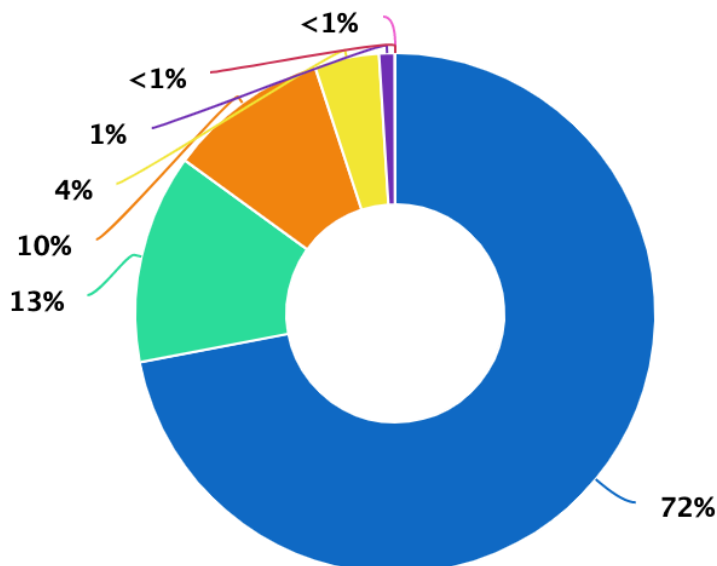

STUDENT DEMOGRAPHICS

95%

OF STUDENTS RECEIVE FREE OR REDUCED LUNCH

4/10

GREAT SCHOOLS RATING

For more information on GreatSchools Ratings and school quality information, click [here](#).

TEST SCORES

Subject	% Proficient
Reading	61% State avg: 0%
Math	48% State avg: 63%
Science	35% State avg: 67%

RACE/ETHNICITY

White	72%
Black	13%
Two or more races	10%
Hispanic	4%
Native Hawaiian or Other Pacific Islander	1%
Native American	<1%
Asian	<1%