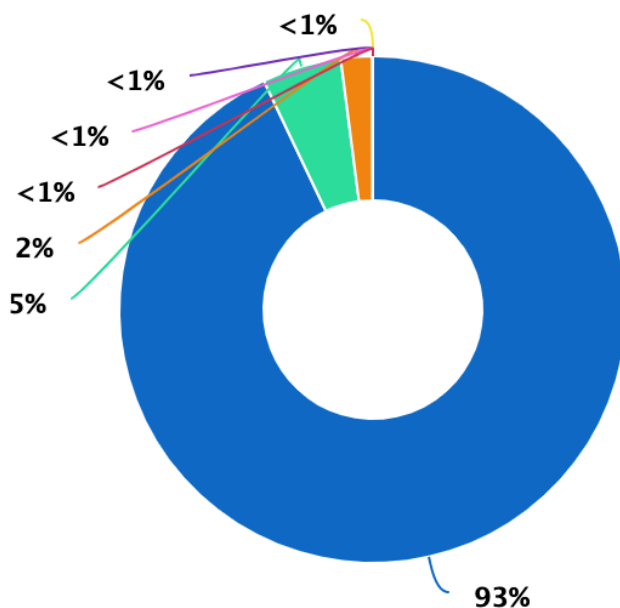

ADOPT
A CLASS

ROTHENBERG

PREPARATORY ACADEMY

SCHOOL PROFILE

STUDENT DEMOGRAPHICS

99%

OF STUDENTS RECEIVE FREE OR REDUCED LUNCH

2/10

GREAT SCHOOLS RATING

For more information on GreatSchools Ratings and school quality information, click [here](#).

TEST SCORES

RACE/ETHNICITY

ADOPT
A CLASS

CONTACT ADOPT A CLASS:

3805 EDWARDS ROAD

SUITE 550