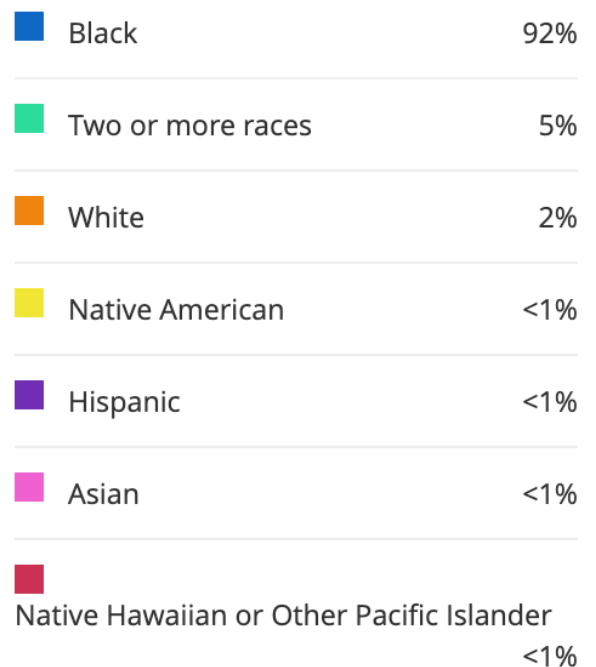

RACE/ETHNICITY