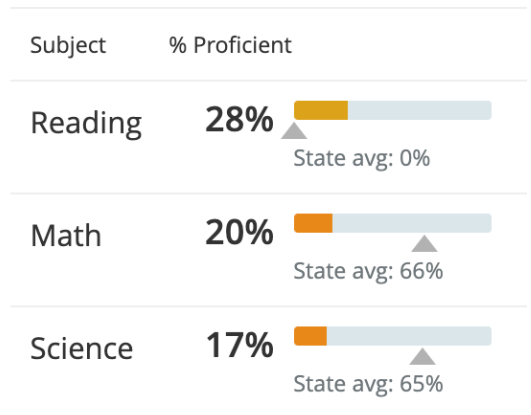

STUDENT DEMOGRAPHICS

99%

OF STUDENTS RECEIVE FREE OR REDUCED LUNCH

2/10

GREAT SCHOOLS RATING

For more information on GreatSchools Ratings and school quality information, click [here](#).

TEST SCORES