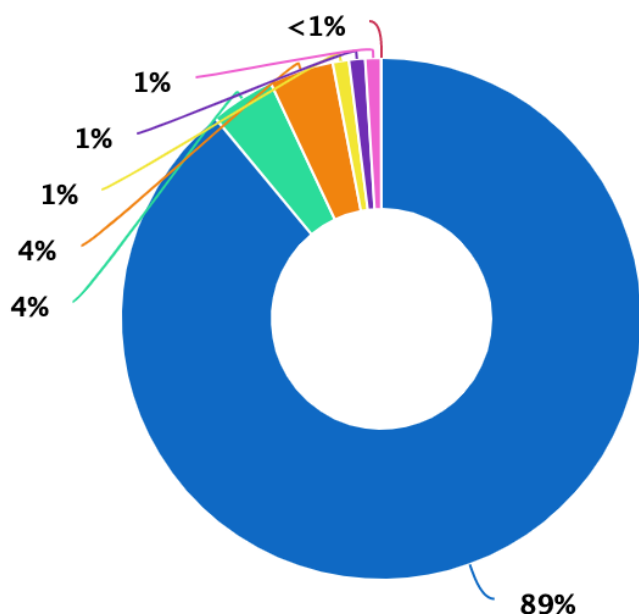

STUDENT DEMOGRAPHICS

89%

OF STUDENTS RECEIVE FREE OR REDUCED LUNCH

4/10

GREAT SCHOOLS RATING

For more information on GreatSchools Ratings and school quality information, click [here](#).

TEST SCORES

Subject	% Proficient
Reading	48% State avg: 0%
Math	54% State avg: 66%
Science	46% State avg: 65%

RACE/ETHNICITY

Black	89%
White	4%
Two or more races	4%
Hispanic	1%
Native American	1%
Asian	1%
Native Hawaiian or Other Pacific Islander	<1%