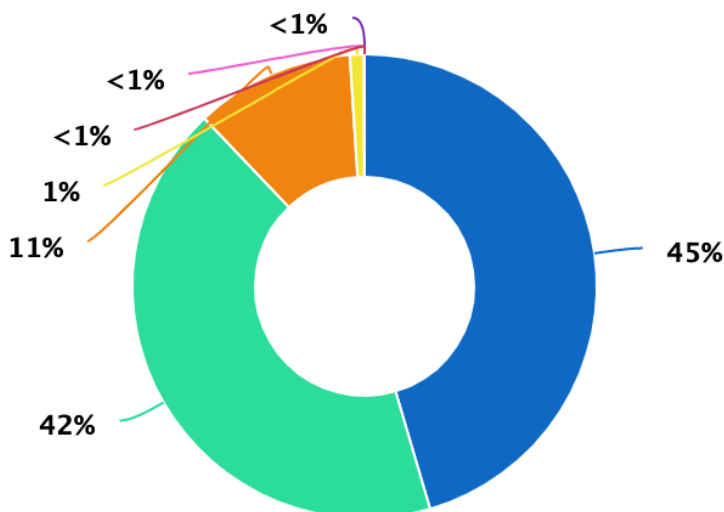

STUDENT DEMOGRAPHICS

96%

OF STUDENTS RECEIVE FREE OR REDUCED LUNCH

2/10

GREAT SCHOOLS RATING

For more information on GreatSchools Ratings and school quality information, click [here](#).

TEST SCORES

Subject	% Proficient
Reading	34% State avg: 0%
Math	29% State avg: 63%
Science	30% State avg: 67%
Biology I	34% State avg: 74%
English Language Arts 1	33% State avg: 68%
English Language Arts 2	29% State avg: 66%
History	39% State avg: 78%
Government	26% State avg: 78%
Algebra I	18% State avg: 61%

RACE/ETHNICITY

Black	45%
White	42%
Two or more races	11%
Hispanic	1%
Asian	<1%
Native American	<1%
Native Hawaiian or Other Pacific Islander	<1%