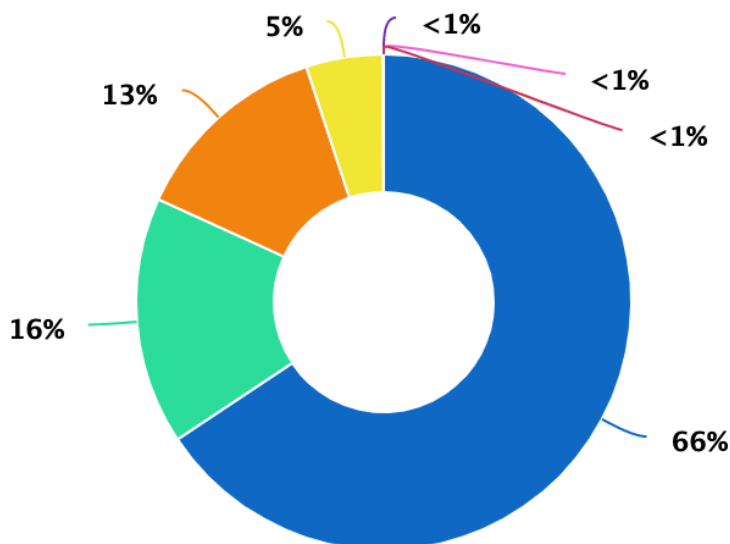

STUDENT DEMOGRAPHICS

73%

OF STUDENTS RECEIVE FREE OR REDUCED LUNCH

5/10

GREAT SCHOOLS RATING

For more information on GreatSchools Ratings and school quality information, click [here](#).

TEST SCORES

Subject	% Proficient
Reading	63% State avg: 0%
Math	64% State avg: 66%
Science	63% State avg: 65%

RACE/ETHNICITY

White	65%
Hispanic	16%
Black	13%
Two or more races	5%
Asian	<1%
Native American	<1%
Native Hawaiian or Other Pacific Islander	<1%