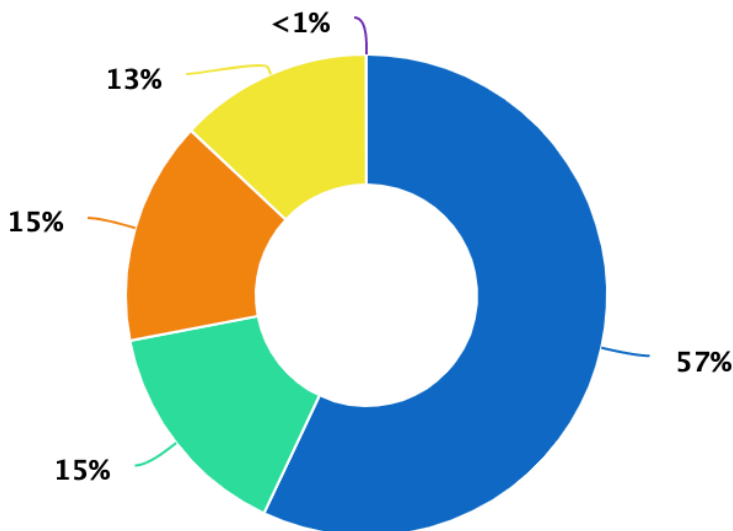

STUDENT DEMOGRAPHICS

92%

OF STUDENTS RECEIVE FREE OR REDUCED LUNCH

2/10

GREAT SCHOOLS RATING

For more information on GreatSchools Ratings and school quality information, click [here](#).

TEST SCORES

Subject	% Proficient
Math	23%
Reading	30%
Social Studies	25%
Writing	9%
Science	5%

RACE/ETHNICITY

	White	57%
	Black	15%
	Two or more races	15%
	Hispanic	13%
	Native American	<1%