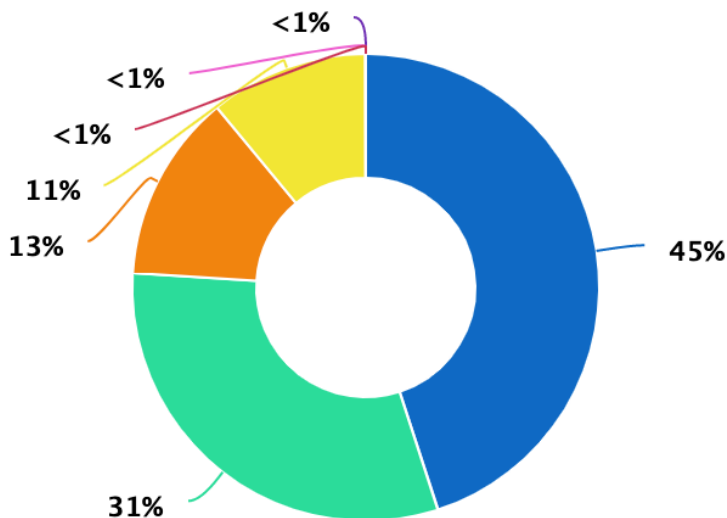

STUDENT DEMOGRAPHICS

99%

OF STUDENTS RECEIVE FREE OR REDUCED LUNCH

3/10

GREAT SCHOOLS RATING

For more information on GreatSchools Ratings and school quality information, click [here](#).

TEST SCORES

Subject	% Proficient
Reading	32% State avg: 0%
Math	27% State avg: 66%
Science	25% State avg: 65%

RACE/ETHNICITY

Black	45%
White	31%
Hispanic	13%
Two or more races	11%
Native Hawaiian or Other Pacific Islander	<1%
Asian	<1%
Native American	<1%