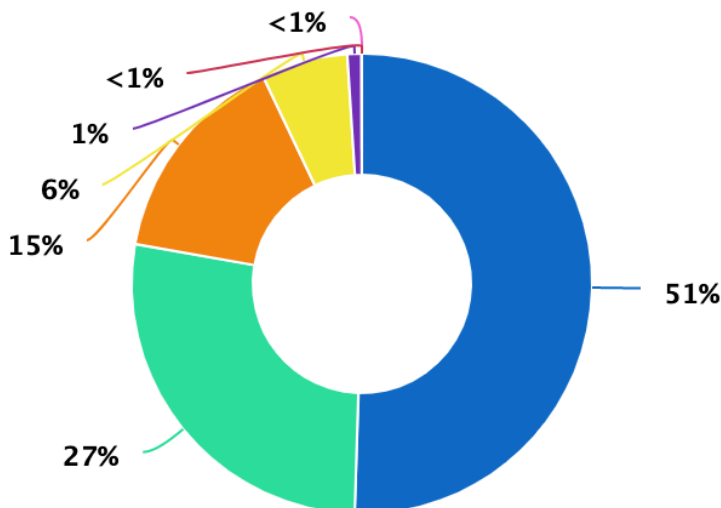

STUDENT DEMOGRAPHICS

71%

OF STUDENTS RECEIVE FREE OR REDUCED LUNCH

4/10

GREAT SCHOOLS RATING

For more information on GreatSchools Ratings and school quality information, click [here](#).

TEST SCORES

Subject	% Proficient
Reading	60% State avg: 0%
Math	63% State avg: 68%
Science	46% State avg: 65%

RACE/ETHNICITY

Black	50%
Hispanic	27%
White	15%
Two or more races	6%
Asian	1%
Native Hawaiian or Other Pacific Islander	<1%
Native American	<1%