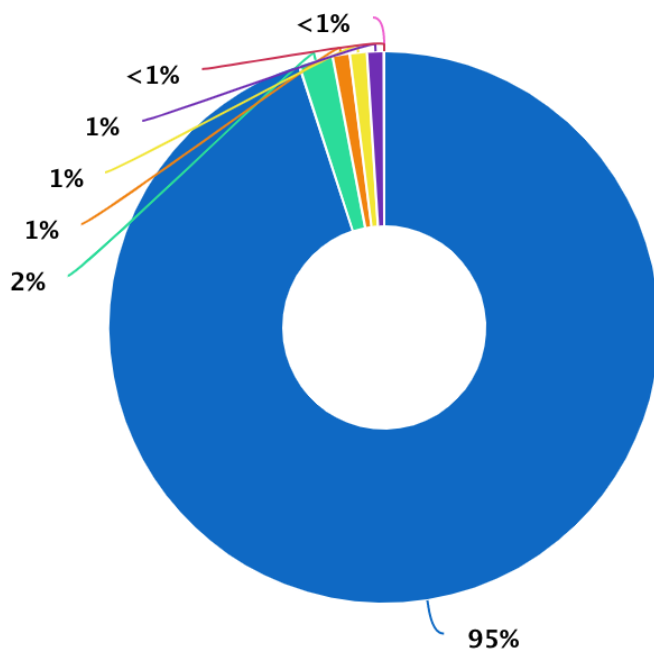

ADOPT
A CLASS

BOND HILL ACADEMY

SCHOOL PROFILE

STUDENT DEMOGRAPHICS

98%

OF STUDENTS RECEIVE FREE OR REDUCED LUNCH

2/10

GREAT SCHOOLS RATING

RACE/ETHNICITY

Black	95%
Two or more races	2%
White	1%
Hispanic	1%
American Indian/Alaska Native	1%
Hawaiian Native/Pacific Islander	<1%
Asian	<1%

ADOPT
A CLASS

CONTACT ADOPT A CLASS:

3805 EDWARDS ROAD

SUITE 550